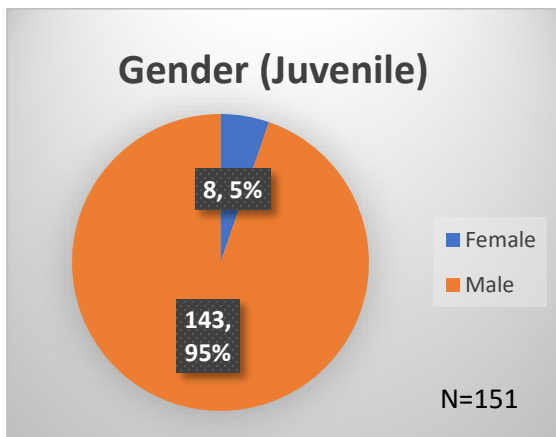

### Thursday Morning Midnight Count

Total # of probation Involved youth<sup>1</sup>: 1,184

<sup>1</sup> Probation Active: Any youth who is pending sentencing with an active social history, has been formally placed on probation or supervision with Cook County Juvenile Probation on the date of the report.