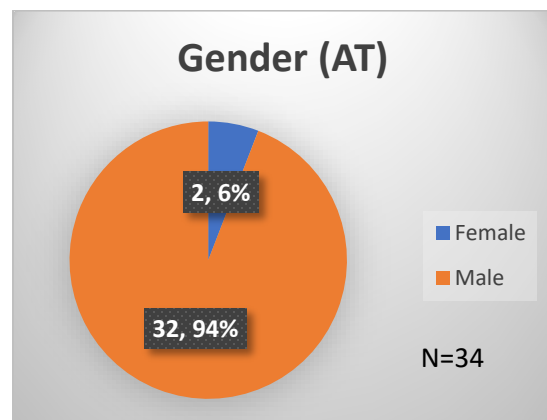

### Thursday Morning Midnight Count

Total # of probation Involved youth<sup>1</sup>: 1,184

<sup>1</sup> Probation Active: Any youth who is pending sentencing with an active social history, has been formally placed on probation or supervision with Cook County Juvenile Probation on the date of the report.