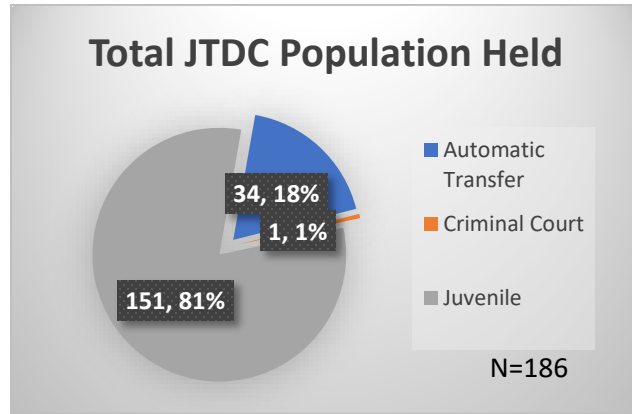

## Demographics for JTDC Population

### Thursday Morning Midnight Count

Total # of probation Involved youth<sup>1</sup>: 1,184

<sup>1</sup> Probation Active: Any youth who is pending sentencing with an active social history, has been formally placed on probation or supervision with Cook County Juvenile Probation on the date of the report.