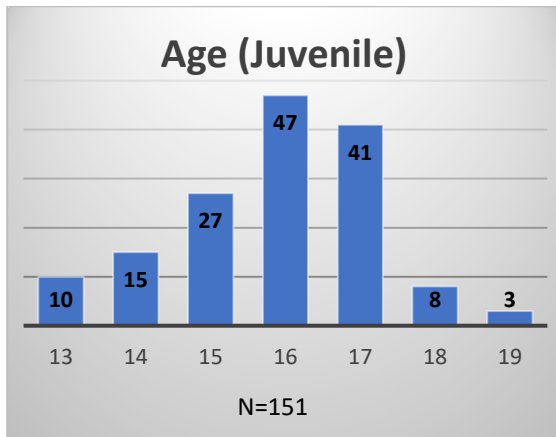

### Thursday Morning Midnight Count

Total # of probation Involved youth<sup>1</sup>: 1,184

<sup>1</sup> Probation Active: Any youth who is pending sentencing with an active social history, has been formally placed on probation or supervision with Cook County Juvenile Probation on the date of the report.